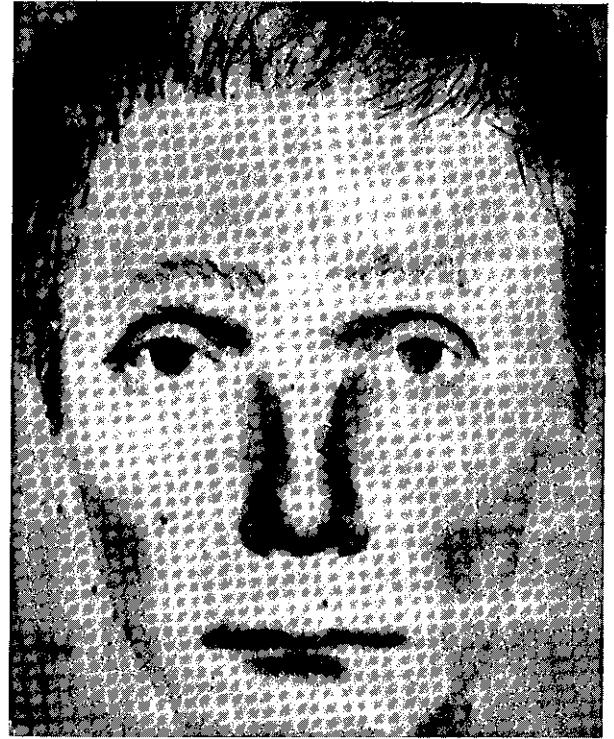

REWARD \$22,000.00

INFO. LEADING TO ARREST & CONVICTION

I-70/I-35 SERIAL KILLER

ARTIST DRAWING OF SUSPECT

COMPOSITE OF SAME SUSPECT

WHITE MALE

22 TO 32 YEARS OLD

5-7 TO 5-9

SLENDER

"DULL" RED HAIR

MURDERS IN INDIANA, MISSOURI, KANSAS AND POSSIBLY TEXAS

CONTACT 1-800-800-3510
ST. CHARLES MISSOURI POLICE